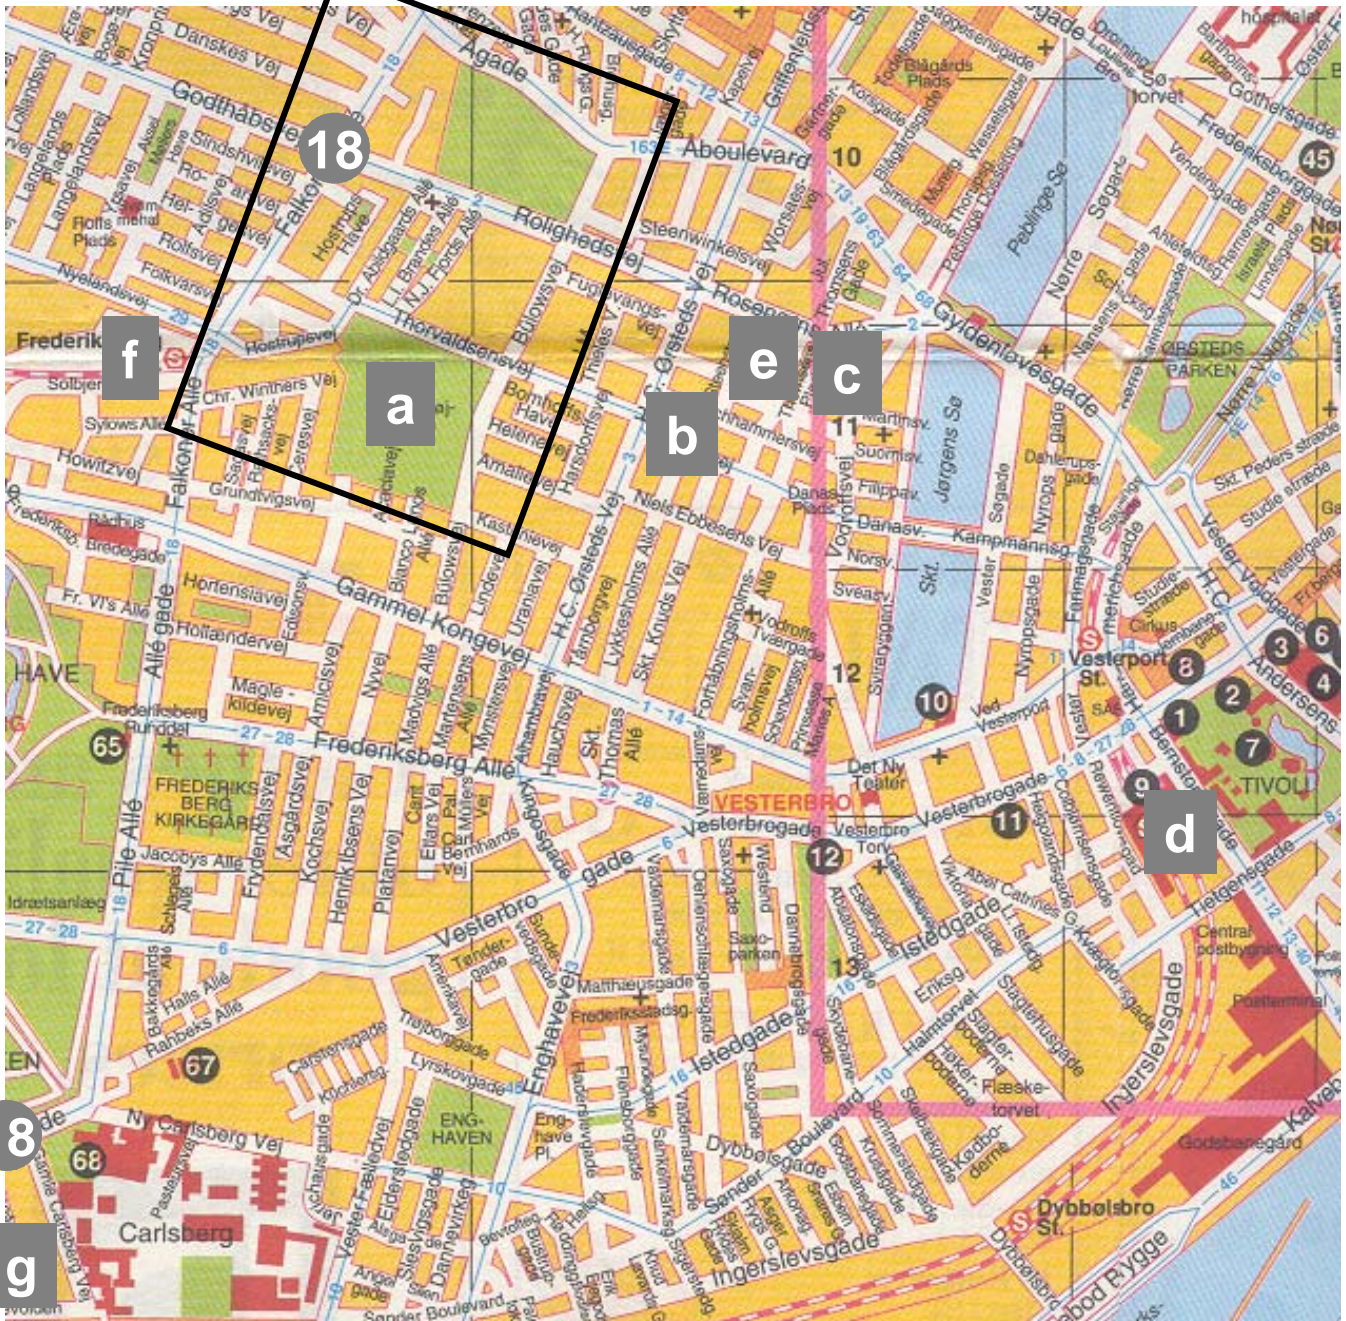

KVL premises

- (a) Venue
- (b) Cab Inn Copenhagen Express
- (c) Cab Inn Scandinavia
- (d) Central Station
- (e) Subway station
- (f) Subway station / shopping center
- (g) Welcome reception Carlsberg (entrance Gamle Carlsberg Vej 15)
bus 18 - Falkoner Alle/Rolighedsvej → Bjerregårdsvej – travel time 16 minutes